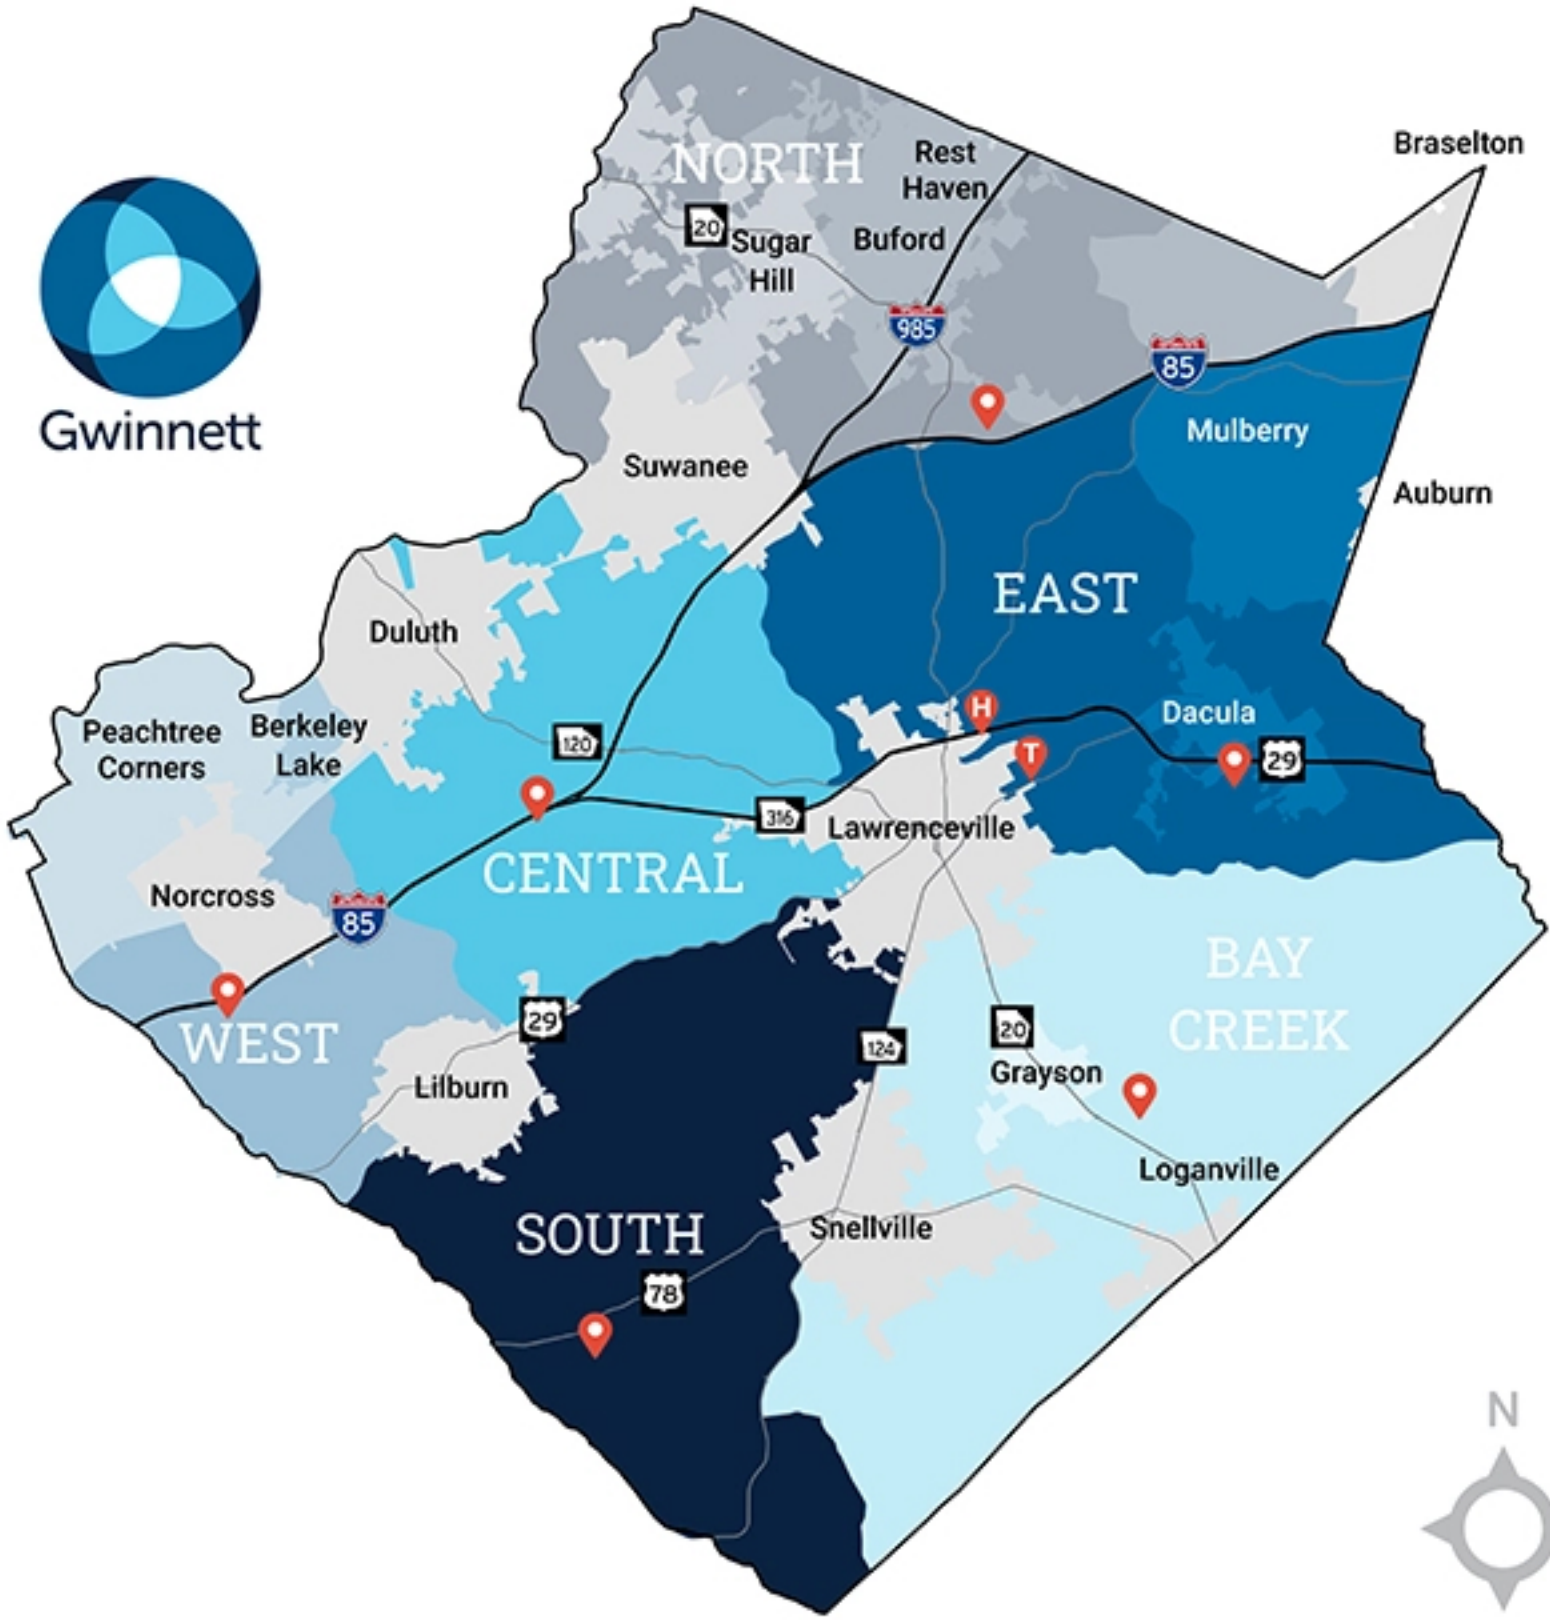

# GWINNETT COUNTY

## POLICE DISTRICTS

Gwinnett

- County Police Headquarters
- County Police Precinct
- Police Training Center
- Cities with a Police Department

Auburn · Braselton · Duluth  
Lawrenceville · Lilburn · Loganville  
Norcross · Snellville · Suwanee

- Bay Creek Precinct
- Central Precinct
- East Precinct
- North Precinct
- South Precinct
- West Precinct

**Gwinnett County Service District Includes:**  
Unincorporated Gwinnett County · Berkeley Lake · Buford · Dacula  
Grayson · Mulberry · Peachtree Corners · Rest Haven · Sugar Hill